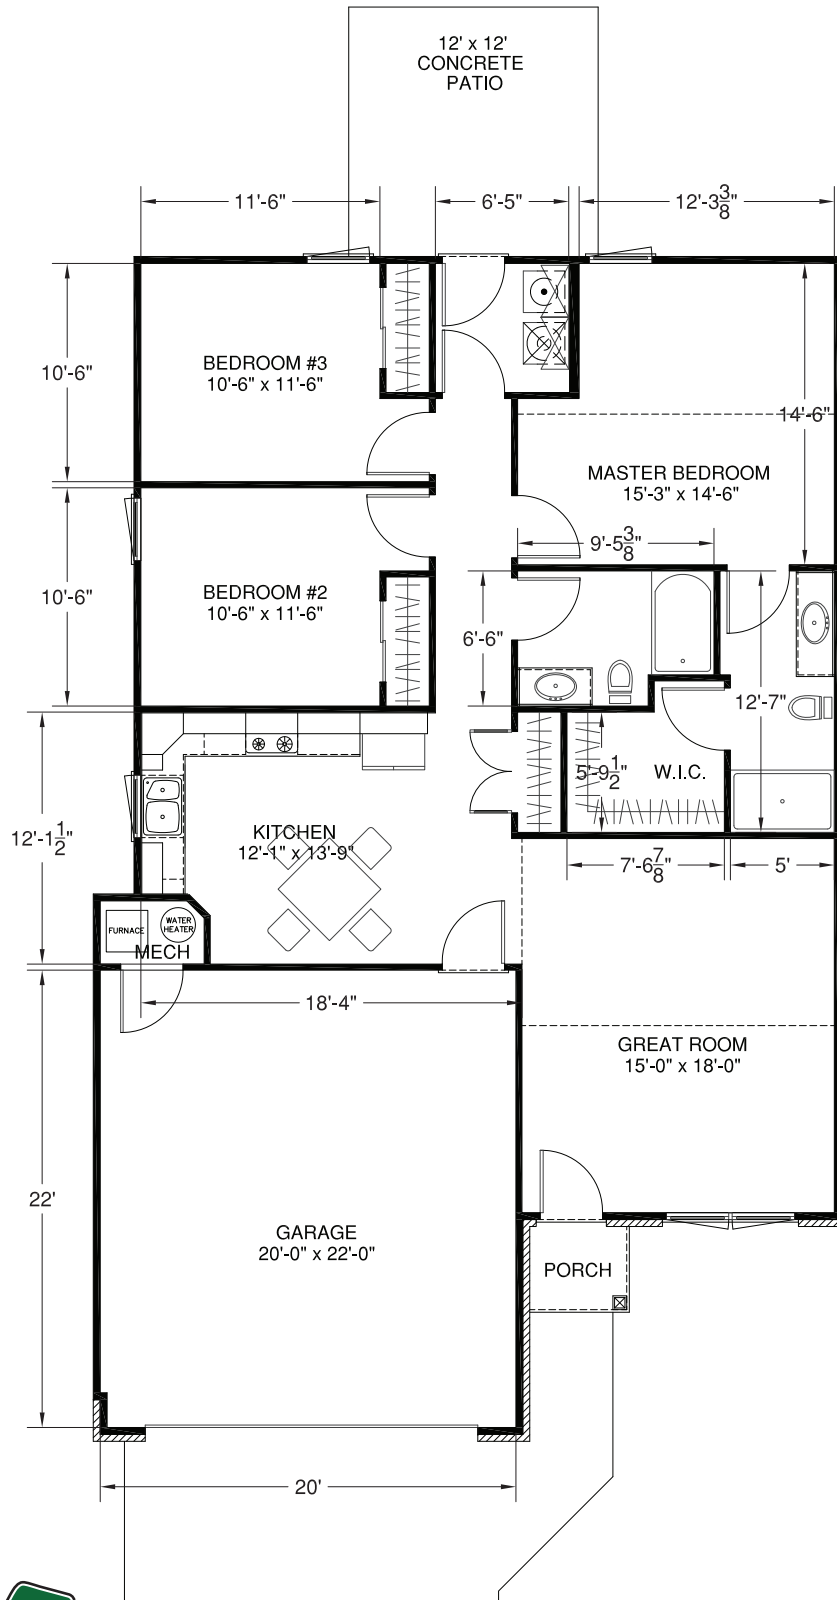

## 1743 Cumberland - Townhome

SQUARE FOOTAGE:  
HOUSE: 1,354

937.498.8000  
CraleBuilders.com

3486 State Route 29  
Sidney, OH 45365  
info@cralebuilders.com